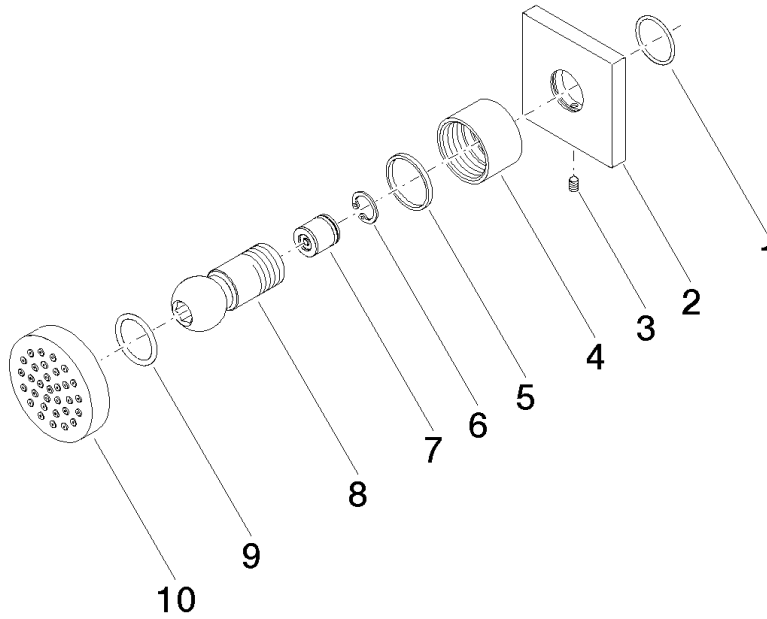

**Body spray without volume control - Chrome**

IMO

28 528 782

- spray head Ø 55mm
- ball-joint pivotable through 25° (in any direction)
- HORIZONTAL RAIN, max. flow rate 7 l/min (at 3 bar)
- anti-scale system
- rosette 60 x 60 mm
- 1/2" connection

**Recommended miscellaneous**

- Concealed wall elbow -** 35 085 970 90
- max. recess depth 163 mm
  - min. recess depth 90 mm

28 528 782

mm [inches]

Flow rate chart

Certificates

LGA\_38652.

28 528 782

### Spare parts list

No.	Item Number	Name	Quantity used	Delivery time
1	09 14 10 098 90	seal	1	2
2	09 27 98 003-00	rosette	1	10
3	09 31 11 048 90	pin	1	2
4	09 23 30 026-00	nut	1	10
5	09 14 15 010 90	ring	1	2
6	09 16 01 014 90	ring	1	2
7	90 23 01 147 00 90	back-flow preventer	1	2
8	09 21 40 016-00	connection	1	10
9	09 14 10 015 90	seal	1	2
10	90 12 05 027 00-00	casing ( completely )	1	10